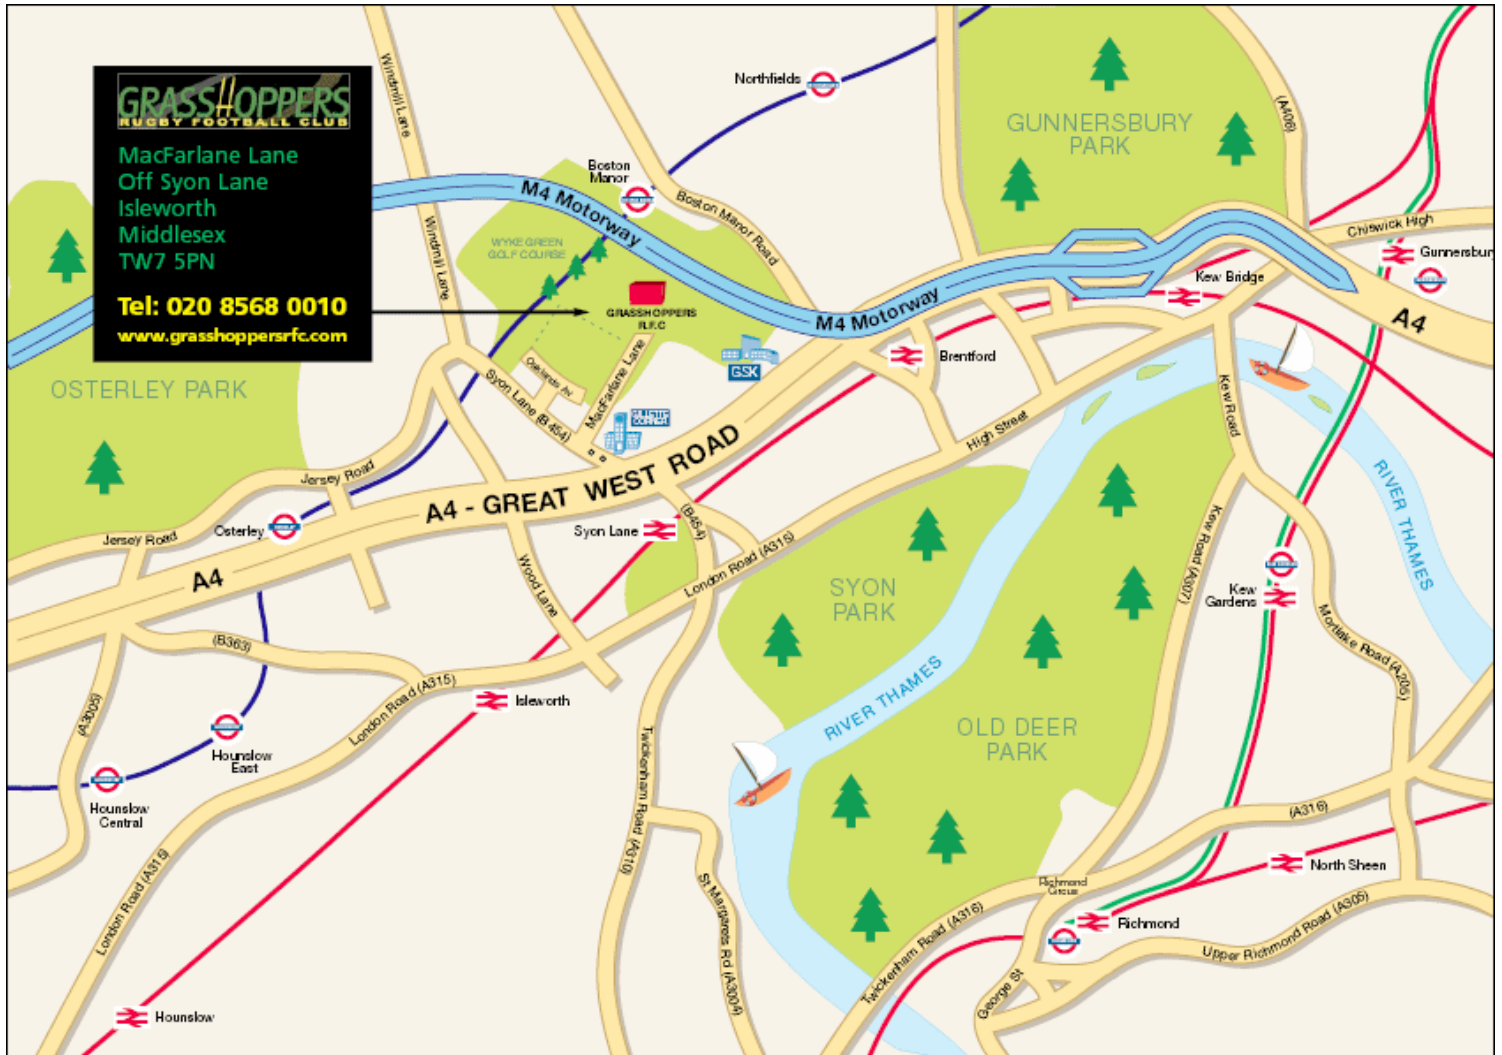

ACTON NETBALL LEAGUE CENTRAL VENUE DIRECTIONS

All games will be played at Grasshoppers RFSS Club, Macfarlane Lane,
off Syon Lane, Osterley, Isleworth TW7 5PN

www.acton-netball.co.uk